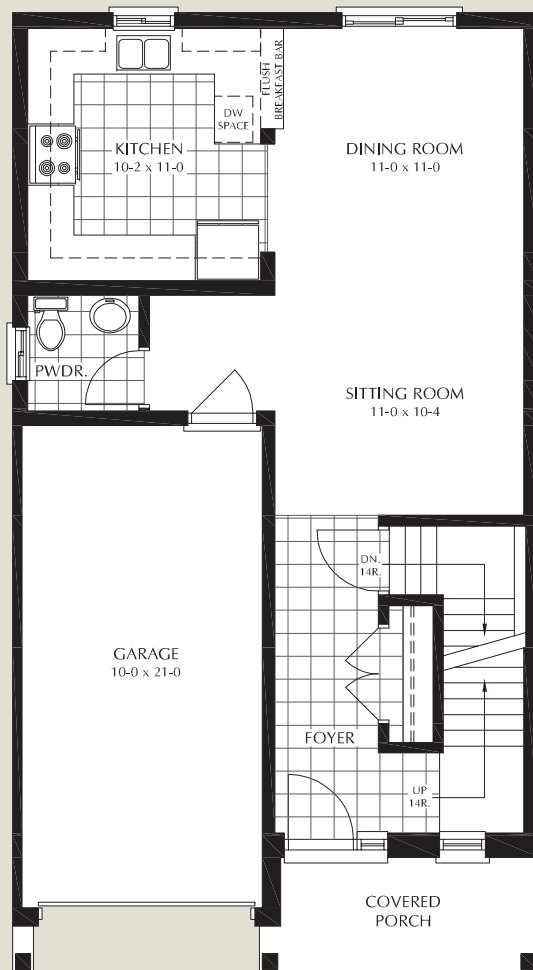

# THE LAURIER

1230 SQ.FT.

MAIN FLOOR PLAN

SECOND FLOOR PLAN