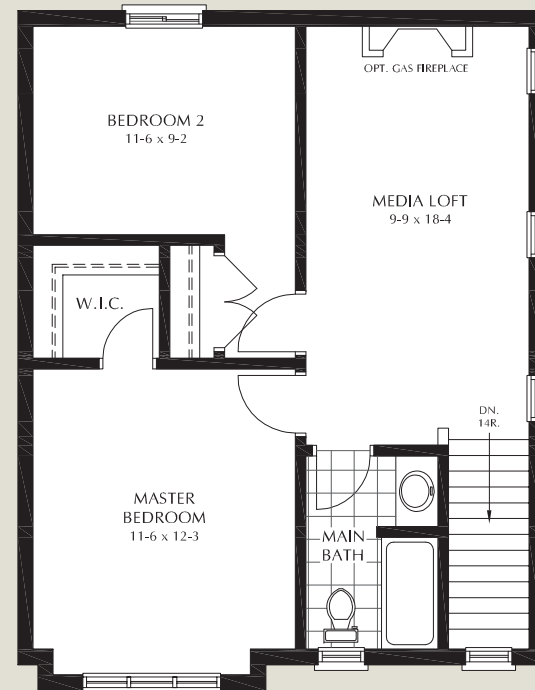

# THE LAURIER

1230 SQ.FT.

MAIN FLOOR PLAN

SECOND FLOOR PLAN